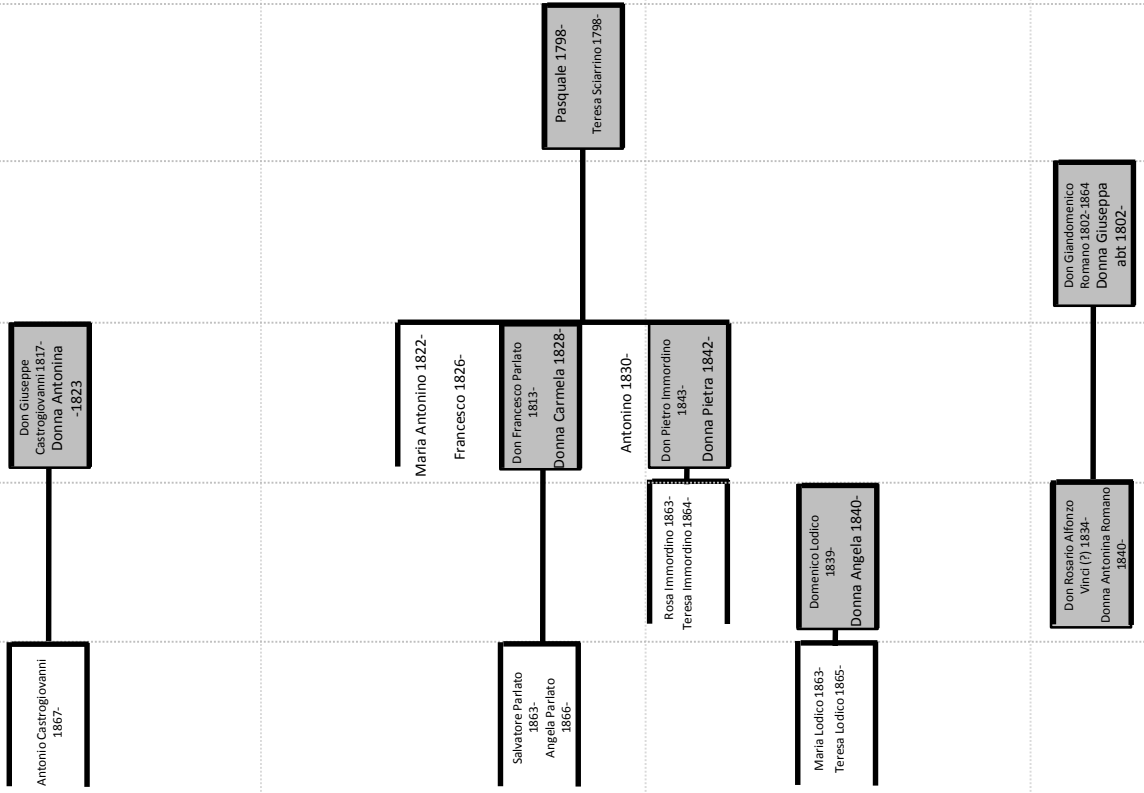

1920-1900
1900-1880
1880-1860
1860-1840
1840-1820
1820-1800
1800-1780
1780-1760
Pre-1760

1A 1B 1C 1D 1E

**KEY**  
 Subject surnames are shown in larger font as first name only (Caterina 1885); in-laws are in smaller font and shown as a whole name (Nicolò Leone 1886). Married couples are shown in a gray box; offspring are connected by a vertical line. If unmarried (or no spouse was found) the name is listed individually.  
 If birth date is not known, the date is shown as "abt" by subtracting approx. 20 years from the birth of the first-known offspring.